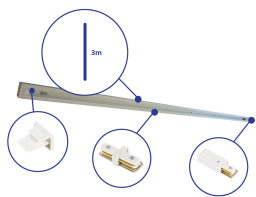

Specifications Rail Set 1-Phase 3 Meter White | incl. End Cap, Power Connector and I-Connector

[View Product](#)

General Information

SKU	254069
EAN	8719157064545
Brand	Non-branded
Manufacturer Name	Complete Straight 3-meter 1-Phase Track Set White – 2x 1.5 Meter incl. End Cap, Power Connector and
Any Lamp all-in warranty	3 Years

Technical Information

Technology	Fixture with Socket
Dimmable	Not Dimmable
Product Type Category	Tracklight with Socket

Fixture Information

Colour of the Fixture	White
-----------------------	-------

Dimensions

Length (mm)	1500
Width (mm)	34
Height (mm)	20

Sensor Information

Type of sensor

No Sensor

Why Any-lamp?

Order from the **largest lighting specialist** in Europe

Customised quotation

Up to **7 years warranty**