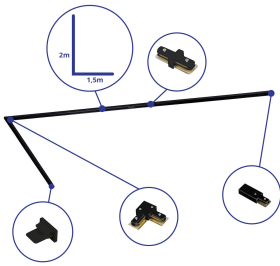

Specifications Rail Set 1-Phase L 1,5 x 2 Meter Black | incl. End Cap, Power Connector and L -Connector

[View Product](#)

General Information

SKU	254124
EAN	8719157065009
Brand	Non-branded
Manufacturer Name	Complete L shaped 1-Phase Track Set Black – 1,5 x 2 meter incl. End Cap, Power Connector and L -Con
Any Lamp all-in warranty	3 Years

Technical Information

Technology	Fixture with Socket
Dimmable	Not Dimmable
Product Type Category	Tracklight with Socket

Fixture Information

Colour of the Fixture	Black
-----------------------	-------

Dimensions

Length (mm)	1500
Width (mm)	34
Height (mm)	20

Sensor Information

Type of sensor

No Sensor

Why Any-lamp?

Order from the **largest lighting specialist** in Europe

Customised quotation

Up to **7 years warranty**