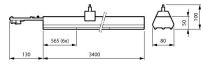

Specifications Philips LED Trunking Coreline LL234X 100W
15000lm 120D - 840 Cool White | 3400mm - 7-pole - Dali
Dimmable